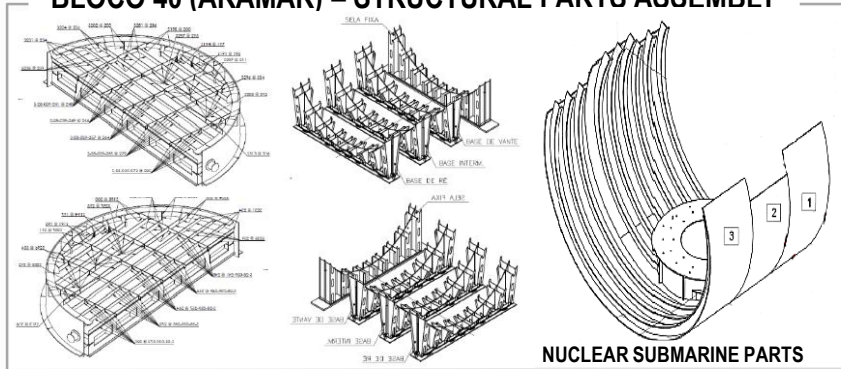

Implemented HSE Life-Saving Rules

BLOCO 40 (ARAMAR) – STRUCTURAL PARTS ASSEMBLY

ANGRA 1 (NUCLEAR PLANT) – P335NH PIPES

MARINHA (LABGENE) – PIPING, VALVES & FITTINGS

THANK YOU

Rio de Janeiro

Av. de Santa Cruz, 10.280 | Santíssimo